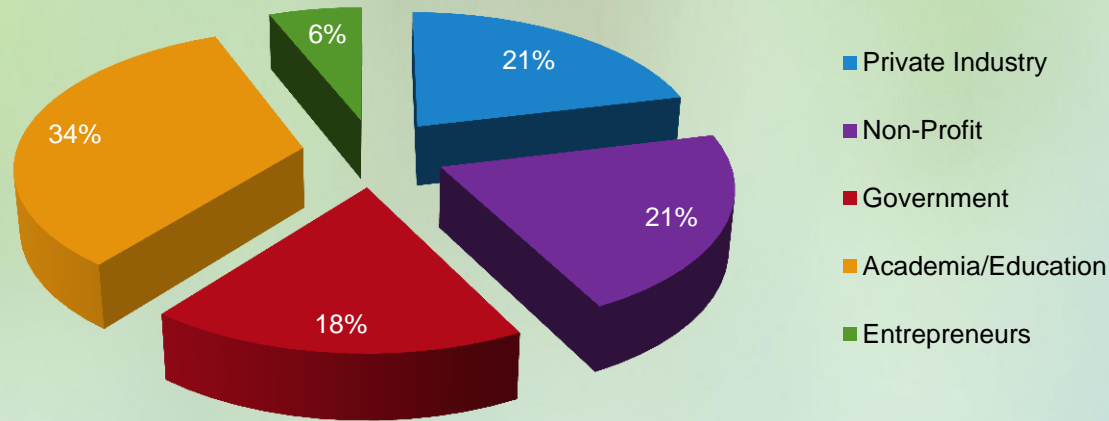

Graduates by the numbers...

Total MA/MS alumni: 45

Graduate School: 9 (20%)

Employed: 33 (73%)

Private Industry: 7 (21%)

Non-profit: 7 (21%)

Government: 6 (18%)

Academia/Education: 11 (34%)

Entrepreneurs: 2 (6%)

Unknown: 3 (7%)

Graduate Employment

MA/MS Employment by Sector

Graduate Employment

82% of employed master's graduates have jobs **directly** related to **sustainability** – with either **sustainability** in the title or working for a **sustainability** focused organization.