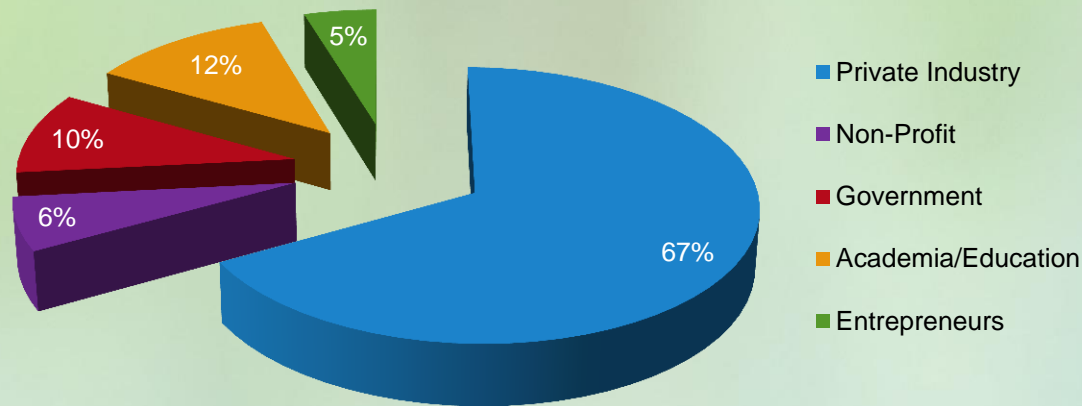

2013

Alumni Employment Data

August 30, 2013
(Data: Fall 2008 – May 16, 2013)

ASU[®] SCHOOL *of*
SUSTAINABILITY

ARIZONA STATE UNIVERSITY

Undergraduates by the numbers...

Total BA/BS alumni: 387

Graduate School:	33 (8.5%)
Employed:	233 (60.2%)

Private Industry:	156 (67%)
Non-profit	15 (6.4%)
Government:	23 (9.9%)
Academia/Education:	28 (12%)
Entrepreneurs:	11 (4.7%)

Unemployed:	4 (1.1%)
Unknown:	117 (30.2%)

Underemployed: 11 (4.7%)

* *Reported as employed but self-declared to be underemployed*

Revised 04/23/2014

Undergraduate Employment

BA/BS Employment by Sector

Undergraduate Employment

46% of employed undergraduates have jobs **directly** related to sustainability – with either **sustainability** in the title or working for a **sustainability** focused organization.